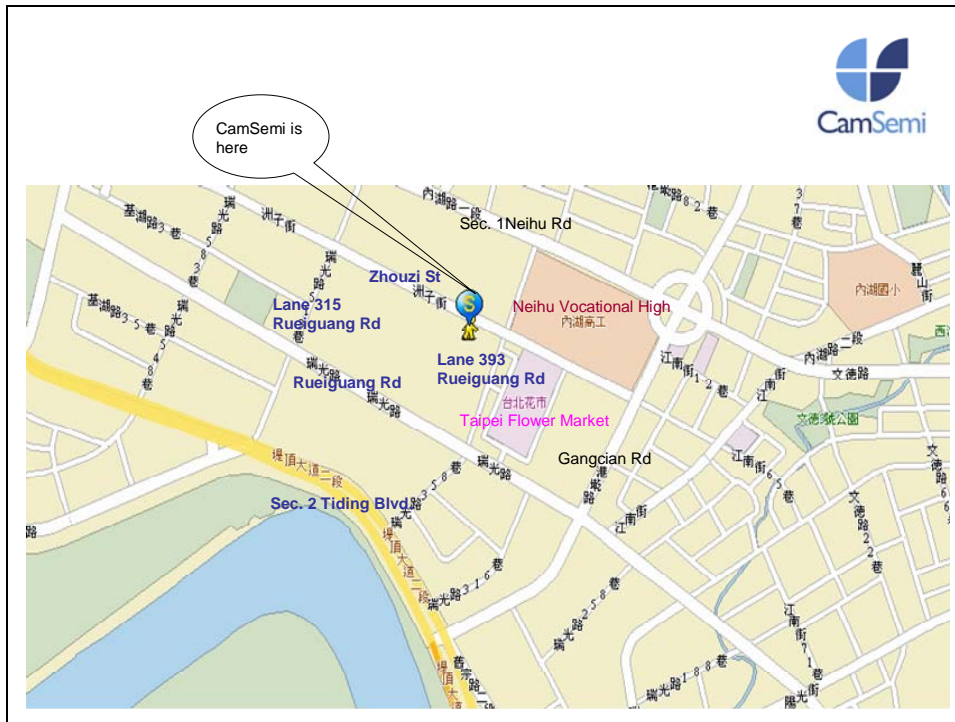

LOCATION MAP AND TRAVEL DIRECTIONS TO TAIPEI OFFICE

Address:

CamSemi, 6F, No.58, Zhouzi St., Neihu District, Taipei City 114

Tel: +886 (0)2 8178 1010

Fax: +886 (0)2 2797 5050

If you are arriving by taxi please show the driver the following address to direct him to our offices:

台北市內湖區洲子街58號6樓

General driving directions:

- Leave the Highway at Tiding Interchange (Neihu)
- Take the Tiding Blvd.
- Turn right into Gangcian Road
- Stay straight, past Rueiguang Rd. and then move into the left-hand lane
- Turn left into Zhouzi St.
- Continue straight ahead at the traffic light junction and ASEC building is on the left
- There is outdoor parking about three buildings away from ASEC on the same side